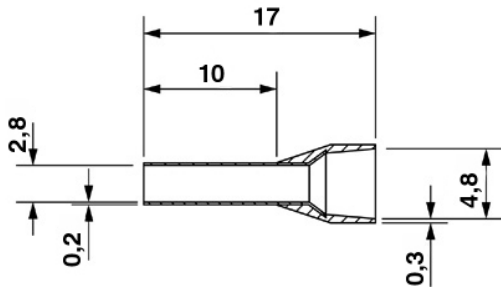

AI 4 -10 GY

Order No.: 3200535

The illustration shows the versions A 1-6 and A 1-8, in yellow

<http://eshop.phoenixcontact.de/phoenix/treeViewClick.do?UID=3200535>Ferrules with plastic sleeve, color range in acc. with DIN 46228-4:
1990-09

Commercial data

EAN	4017918094140
Pack	100 Pcs.
Customs tariff	85369010
Weight/Piece	0.000268 KG
Catalog page information	Page 547 (CL-2007)

Product notes

WEEE/RoHS-compliant since:
11/22/2005

<http://www.download.phoenixcontact.com>
Please note that the data given here has been taken from the online catalog. For comprehensive information and data, please refer to the user documentation. The General Terms and Conditions of Use apply to Internet downloads.

Technical data

General

Length	17.00 mm
Color	gray
Material	E-CU

Drawings

Dimensioned drawing

Address

PHOENIX CONTACT GmbH & Co. KG
Flachmarktstr. 8
32825 Blomberg, Germany
Phone +49 5235 3 00
Fax +49 5235 3 41200
<http://www.phoenixcontact.de>